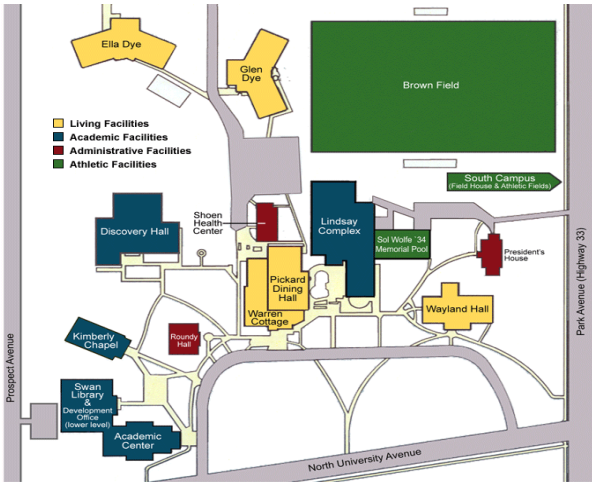

WAYLAND ACADEMY

- | | | | |
|---|--|--|--|
| <p>DORMS
Warren Cottage
Ella and Glen Dye</p> <p>COMMONS
Pickard Dining Hall
School Store</p> | <p>GYM (1 court)
Lindsay Complex
Student Union</p> <p>Check in is at the Student Union located in the Lindsay Complex
School Store open M - F 8am - 4pm to buy toiletries</p> | <p>POOL
Sol Wolfe Memorial Pool</p> | <p>FIELDHOUSE (3 courts)
Jackson Family
Field house</p> |
|---|--|--|--|