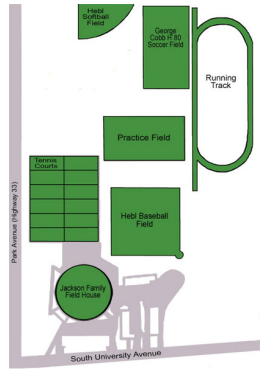

WAYLAND ACADEMY

- | | | | |
|---|--|--|--|
| <p>DORMS
Warren Cottage
Ella and Glen Dye</p> <p>COMMONS
Pickard Dining Hall
School Store</p> | <p>GYM (1 court)
Lindsay Complex
Student Union</p> <p>Check in is at the Student Union located in the Lindsay Complex
School Store open M - F 8am - 4pm to buy toiletries</p> | <p>POOL
Sol Wolfe Memorial Pool</p> | <p>FIELDHOUSE (3 courts)
Jackson Family
Field house</p> |
|---|--|--|--|